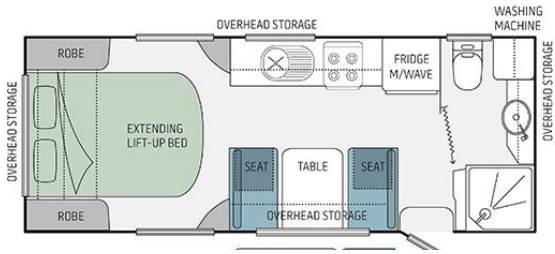

2017 Jayco 19.61-2 Starcraft

Peak \$140/Day
Off Peak \$120/Day